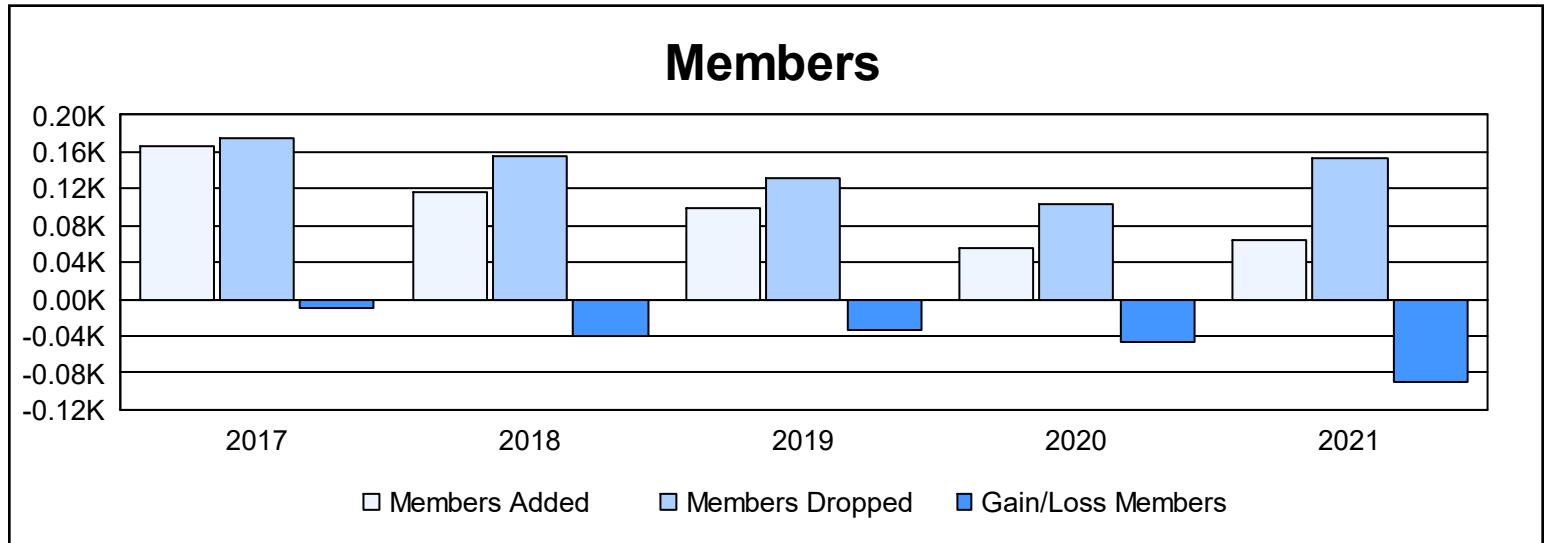

Year	New Clubs	Dropped Clubs	Gain/ Loss Clubs	New Members	Charter Members	Reinstate Members	Transfer Members	Total Member Added	Total Members Dropped	Gain/ Loss Members
2016-2017	0	2	-2	153	0	4	10	167	176	-9
2017-2018	0	1	-1	105	0	5	7	117	156	-39
2018-2019	0	1	-1	93	0	2	3	98	132	-34
2019-2020	0	0	0	55	0	0	1	56	103	-47
2020-2021	0	1	-1	62	0	2	1	65	154	-89
<b>Average</b>	<b>0</b>	<b>1</b>	<b>-1</b>	<b>94</b>	<b>0</b>	<b>3</b>	<b>4</b>	<b>101</b>	<b>144</b>	<b>-44</b>

### Membership Composition June 2021 Cumulative