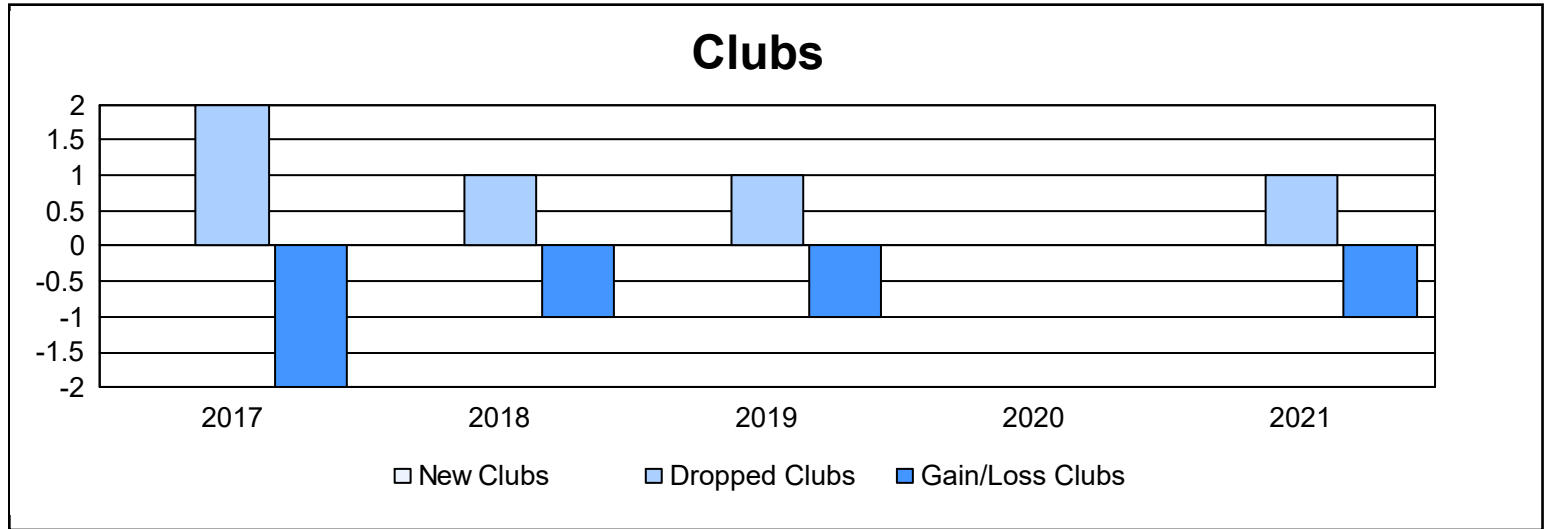

Year	New Clubs	Dropped Clubs	Gain/ Loss Clubs	New Members	Charter Members	Reinstate Members	Transfer Members	Total Member Added	Total Members Dropped	Gain/ Loss Members
2016-2017	0	2	-2	153	0	4	10	167	176	-9
2017-2018	0	1	-1	105	0	5	7	117	156	-39
2018-2019	0	1	-1	93	0	2	3	98	132	-34
2019-2020	0	0	0	55	0	0	1	56	103	-47
2020-2021	0	1	-1	62	0	2	1	65	154	-89
<b>Average</b>	<b>0</b>	<b>1</b>	<b>-1</b>	<b>94</b>	<b>0</b>	<b>3</b>	<b>4</b>	<b>101</b>	<b>144</b>	<b>-44</b>

### Membership Composition June 2021 Cumulative