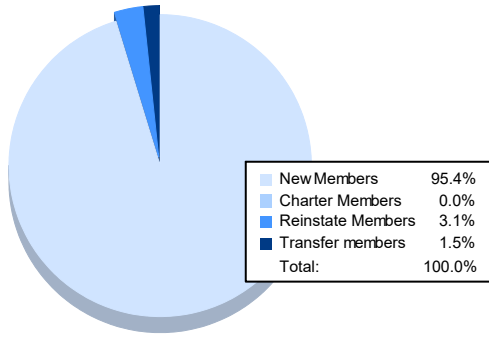

Year	New Clubs	Dropped Clubs	Gain/ Loss Clubs	New Members	Charter Members	Reinstate Members	Transfer Members	Total Member Added	Total Members Dropped	Gain/ Loss Members
2016-2017	0	2	-2	153	0	4	10	167	176	-9
2017-2018	0	1	-1	105	0	5	7	117	156	-39
2018-2019	0	1	-1	93	0	2	3	98	132	-34
2019-2020	0	0	0	55	0	0	1	56	103	-47
2020-2021	0	1	-1	62	0	2	1	65	154	-89
<b>Average</b>	<b>0</b>	<b>1</b>	<b>-1</b>	<b>94</b>	<b>0</b>	<b>3</b>	<b>4</b>	<b>101</b>	<b>144</b>	<b>-44</b>

### Membership Composition June 2021 Cumulative